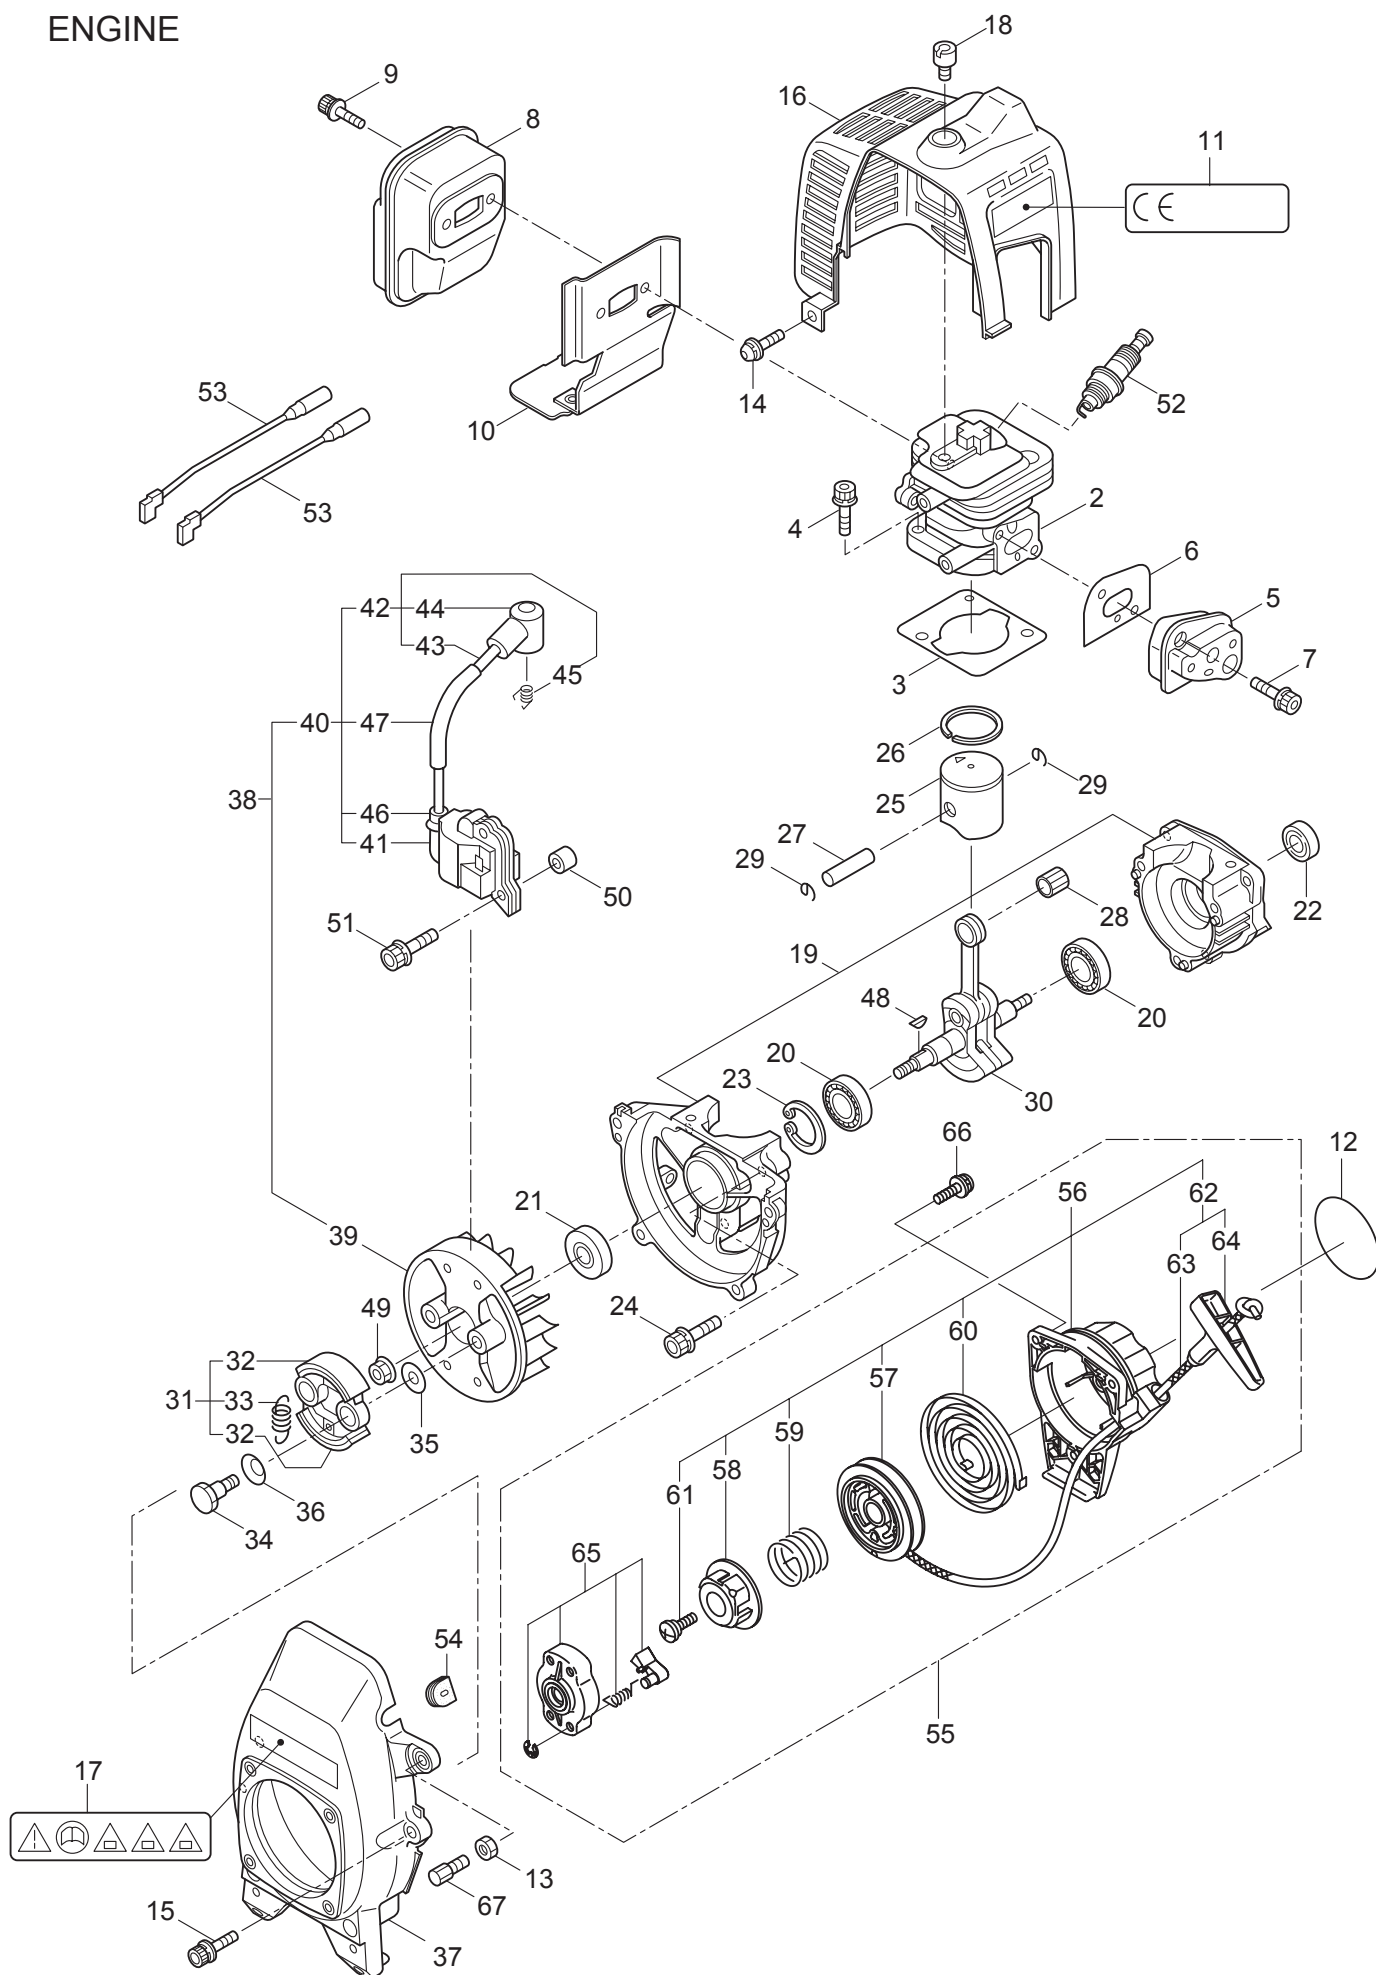

3. BCL2250C-RS2 ENGINE

Ref. No.	Part No.	Part Name	Q'ty	Remarks
3-1	858531	Engine	1	BE230/112
3-2	266249	Cylinder	1	New gasket required
3-3	283420	Gasket	1	
3-4	267290	Cap Screw	2	M5x20
3-5	265802	Insulator	1	New gasket required
3-6	267049	Gasket	1	
3-7	265924	Cap Screw	2	M5x25
3-8	281524	Muffler	1	
3-9	266264	Cap Screw	2	M5x50
3-10	280266	Gasket	1	
3-11	267561	Label	1	
3-12	285246	Label	1	BE230(REVERSE2)
3-13	261878	Nut	1	
3-14	267177	Screw	1	M5x16
3-15	261250	Cap Screw	4	M5x20
3-16	267060	Top Cover Ass'y	1	
3-17	265694	Label	1	
3-18	264022	Knob	1	
3-19	267063	Crankcase	1	
3-20	280488	Bearing	2	PPL 6001
3-21	261492	Oil Seal	1	ISCD12287
3-22	261386	Oil Seal	1	ISCD12227
3-23	055185	Snap Ring	1	#28
3-24	261612	Cap Screw	3	M5x30
3-25	283265	Piston	1	
3-26	263789	Piston Ring	1	
3-27	281185	Piston Pin	1	
3-28	261037	Bearing,Needle	1	KBK8x11x11.8x1
3-29	261576	Clip,Piston	2	
3-30	267193	Crankshaft/Conn.Rod Ass'y	1	
3-31	264025	Clutch Ass'y	1	Incl.32,33
3-32	264026	Clutch Shoe	2	(2)Required
3-33	264028	Spring,Clutch	1	
3-34	264505	Bolt	2	
3-35	261189	Washer	2	6x16.5x1.2
3-36	261777	Wave Washer	2	
3-37	283025	Fan Cover	1	
3-38	267391	Magneto Ass'y	1	Incl.39-47
3-39	261356	Rotor/Fan	1	
3-40	267400	Ignition Coil Ass'y	1	Incl.41-47
3-41	267401	Coil	1	
3-42	267403	Spark Plug Wire Ass'y	1	Incl.43-45
3-43	267404	Spark Plug Wire	1	
3-44	261074	Plug Boot	1	
3-45	261075	Connector	1