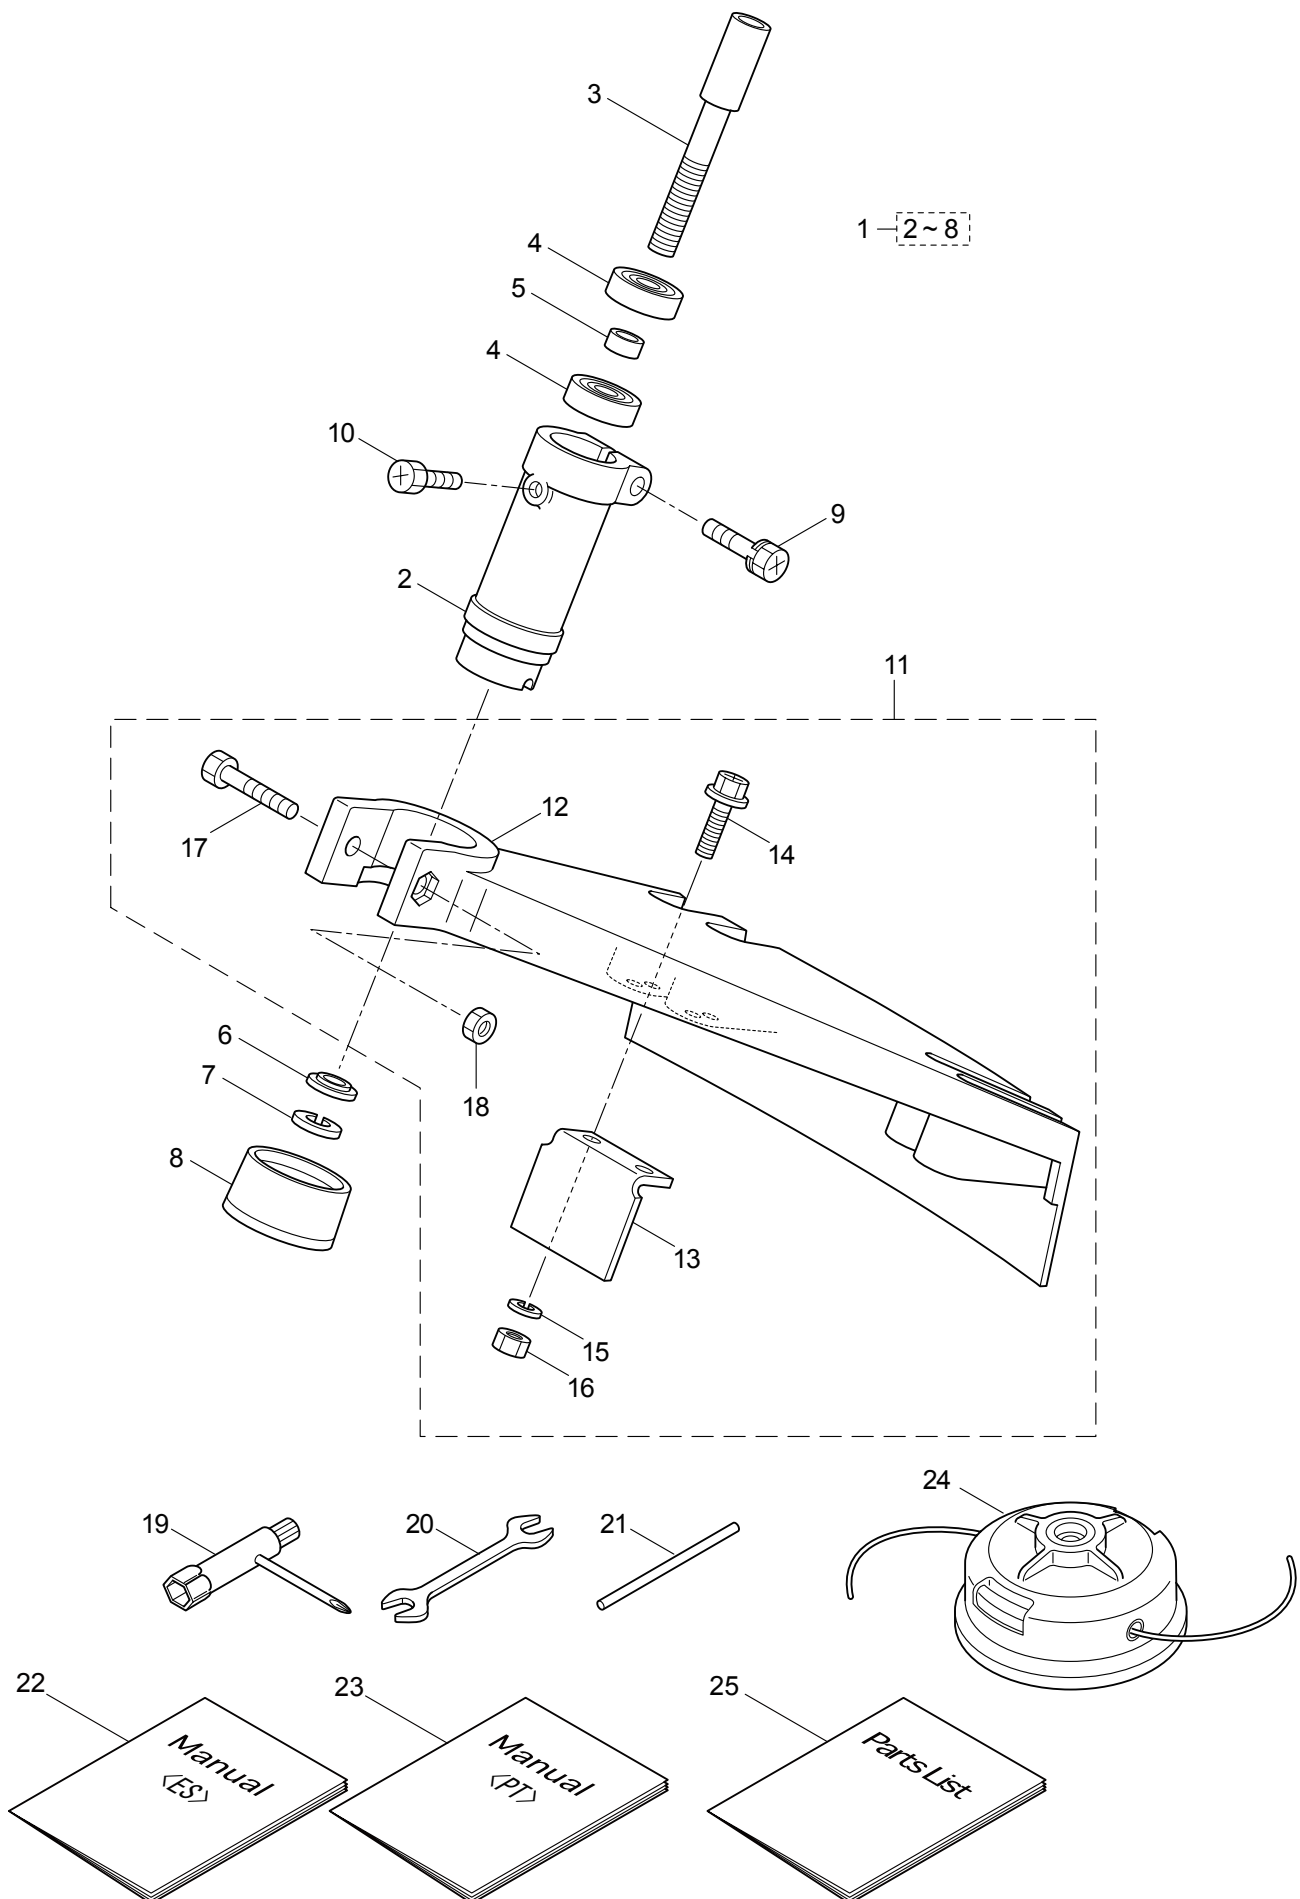

### CONTENTS

1. MAIN BODY .....	1 ~ 2
2. BEARING HEAD .....	3 ~ 4
3. ENGINE .....	5 ~ 8
4. CARBURETOR, FUEL TANK .....	9 ~ 10

2009. 01.

P/N 522733

1. BCL2250C-RS2  
MAIN BODY

Ref. No.	Part No.	Part Name	Q'ty	Remarks
1-1	363584	BCL2250C-RS2	1	
1-2	218868	Clutch Case Ass'y	1	Incl.3-7
1-3	218869	Clutch Case	1	
1-4	012649	Bearing	1	#6201ZZ
1-5	140273	Snap Ring	1	#12
1-6	016732	Snap Ring	1	#32
1-7	218492	Clutch Drum	1	
1-8	092550	Bolt	1	M5x25-7T
1-9	224120	Driveshaft Tube	1	
1-10	215985	Driveshaft	1	
1-11	215995	Shaft Grip	1	
1-12	222952	Throttle Trigger	1	
1-13	223051	Throttle Cable	1	300L
1-14	223052	Plastic Tube	1	#10x125L
1-15	222937	Loop Handle Ass'y	1	Incl.16-19
1-16	222938	Loop Handle	1	Incl.17
1-17	081028	Nut	4	M5
1-18	216004	Packing	1	
1-19	222142	Screw	4	M5x28
1-20	227061	Label	1	BCL2250C-RS2
1-21	220810	Label	1	
1-22	225382	Label	1	
1-23	817002	Bolt	4	M5x20

2. BCL2250C-RS2  
BEARING HEAD

Ref. No.	Part No.	Part Name	Q'ty	Remarks
2-1	215986	Bearing Head Ass'y	1	Incl.2-8
2-2	215987	Case,Bearing	1	
2-3	215988	Attaching Shaft	1	
2-4	215989	Bearing	2	#608DD
2-5	215990	Spacer	1	
2-6	215991	Washer	1	
2-7	015845	Spring Washer	1	M8
2-8	215992	Attaching Shaft Adapter	1	
2-9	092550	Bolt	1	M5x25-7T
2-10	089736	Bolt	1	M5x10
2-11	220246	Guard Ass'y	1	Incl.12-18
2-12	215999	Guard	1	
2-13	216000	String Cutter	1	
2-14	096043	Bolt	2	M5x16
2-15	012501	Spring Washer	2	M5
2-16	081027	Nut	2	M5
2-17	089559	Bolt	1	M6x40
2-18	081030	Nut	1	M6
2-19	210418	Box Spanner	1	13x19x(+)
2-20	022865	Double-ended Wrench	1	8x10
2-21	210181	Lever Handle	1	3.5x170L
2-22	230559	Instruction Manual	1	<ES>
2-23	230558	Instruction Manual	1	<PT>
2-24	229935	Semi-Auto Head (R)	1	
2-25	522733	Parts List	1	BCL2250C-RS2