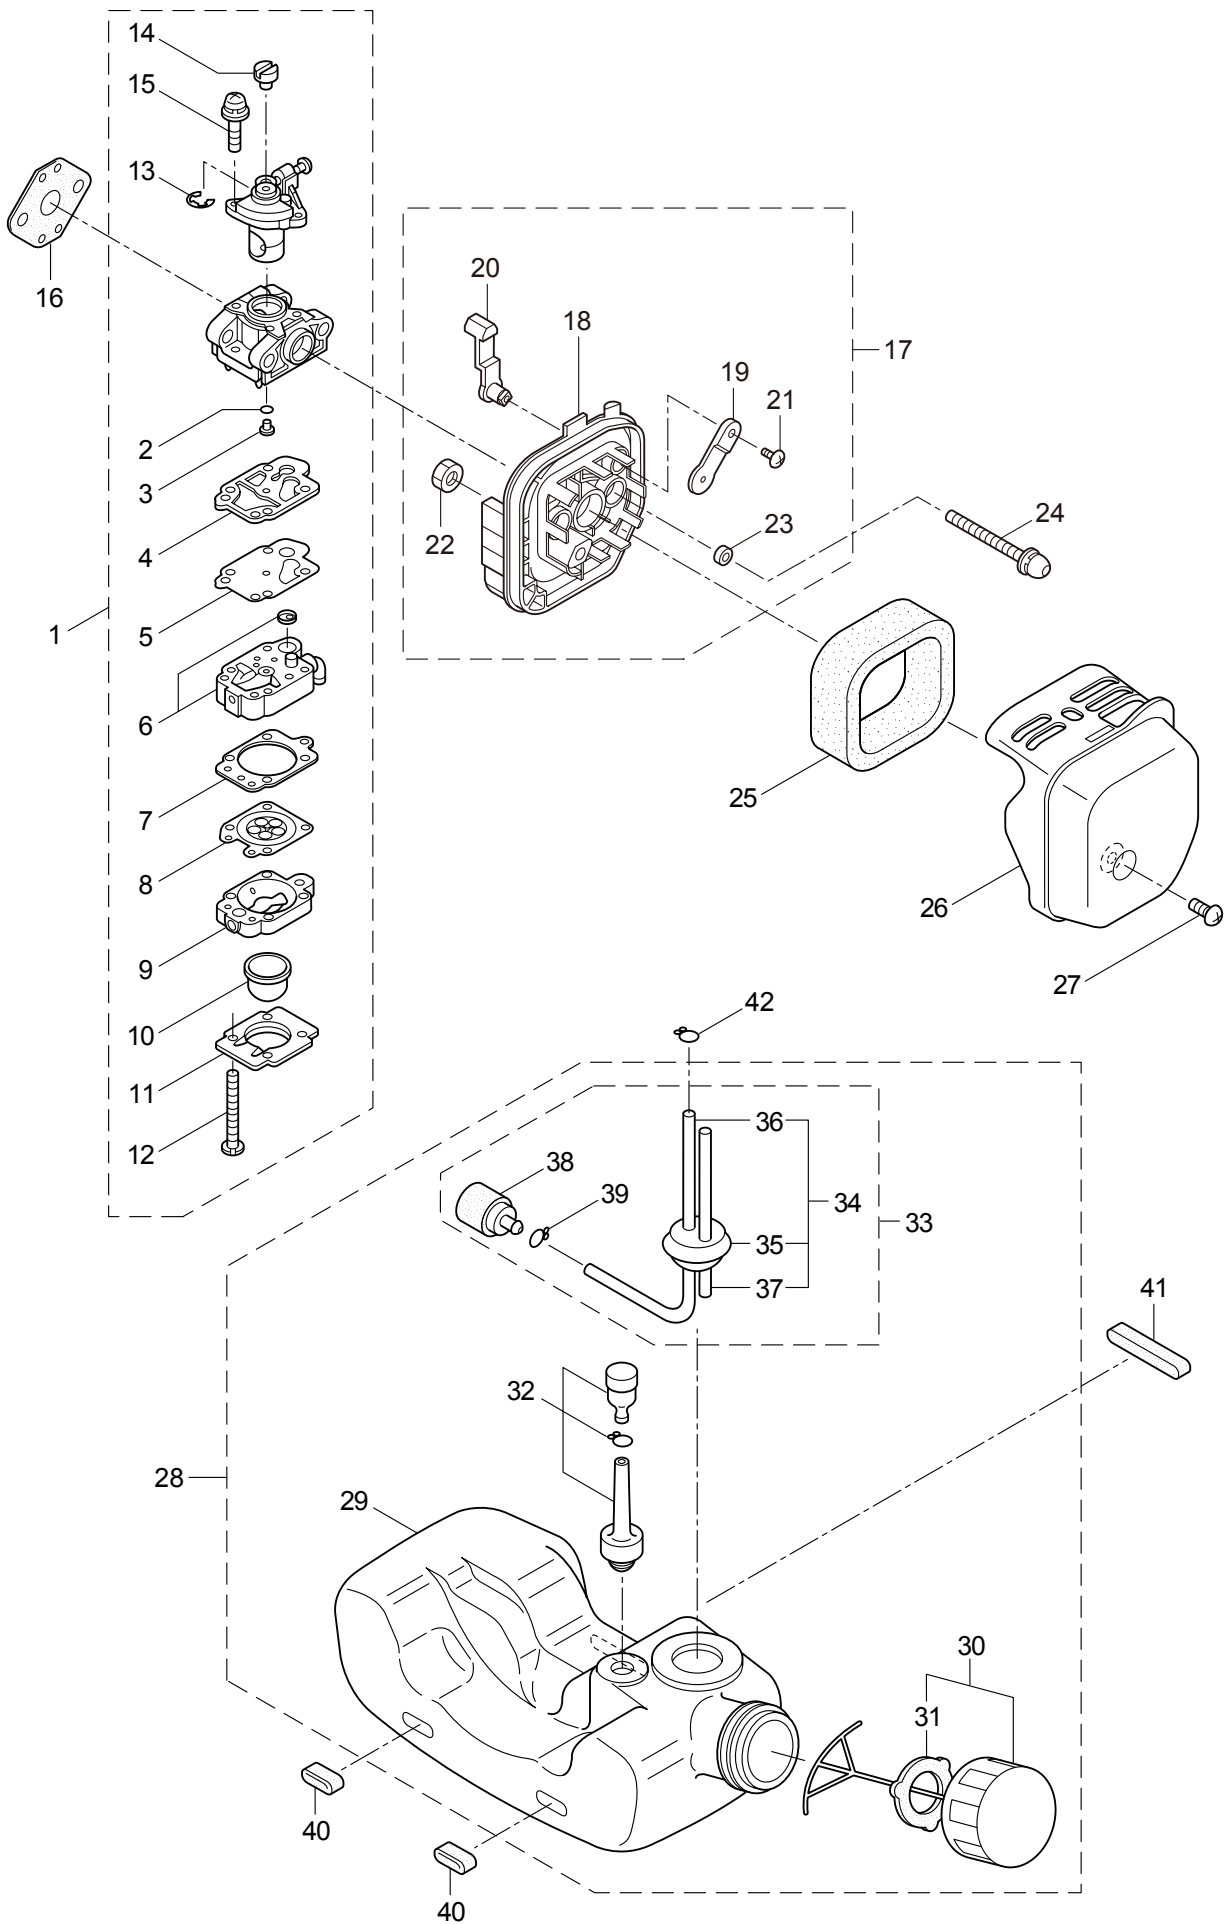

4. BCL2250C-RS2
CARBURETOR, FUEL TANK

Ref. No.	Part No.	Part Name	Q'ty	Remarks
4-1	267100	Carburetor Ass'y	1	Incl.2-15
4-2	261871	O-Ring	1	
4-3	267358	Main Jet	1	
4-4	262995	Gasket	1	
4-5	262994	Diaphragm,Fuel Pump	1	
4-6	263739	Pump Body	1	
4-7	262993	Gasket	1	
4-8	261873	Diaphragm,Metering	1	
4-9	262991	Purge Body	1	
4-10	261874	Primer Bulb	1	
4-11	262992	Cover Plate	1	
4-12	262996	Screw	4	
4-13	261876	E-Ring	1	
4-14	261658	Swivel	1	
4-15	264682	Screw	2	
4-16	261864	Gasket	1	
4-17	269052	Case Ass'y	1	Incl.18-23
4-18	269050	Case Body	1	
4-19	269028	Valve	1	
4-20	269029	Lever	1	
4-21	269032	Screw	1	
4-22	081028	Nut	1	M5
4-23	269051	Sleeve	2	
4-24	262720	Cap Screw	2	M5x55
4-25	269030	Element	1	
4-26	269027	Cleaner Cover	1	
4-27	269031	Screw	1	M5x12
4-28	267598	Fuel Tank Ass'y	1	Incl.29-39
4-29	267103	Fuel Tank	1	
4-30	262726	Fuel Tank Cap Ass'y	1	Incl.31
4-31	261105	Gasket	1	
4-32	261696	Breather Ass'y	1	
4-33	267309	Fuel Pipe Pick-up Ass'y	1	Incl.34-39
4-34	266955	Fuel Pipe Ass'y	1	Incl.35-37
4-35	261115	Grommet	1	
4-36	265469	Fuel Pipe	1	140L
4-37	263038	Return Pipe	1	3x6x85L
4-38	264653	Filter Ass'y	1	
4-39	261117	Clip	1	
4-40	264318	Pad	2	
4-41	263824	Pad	1	
4-42	261117	Clip	1