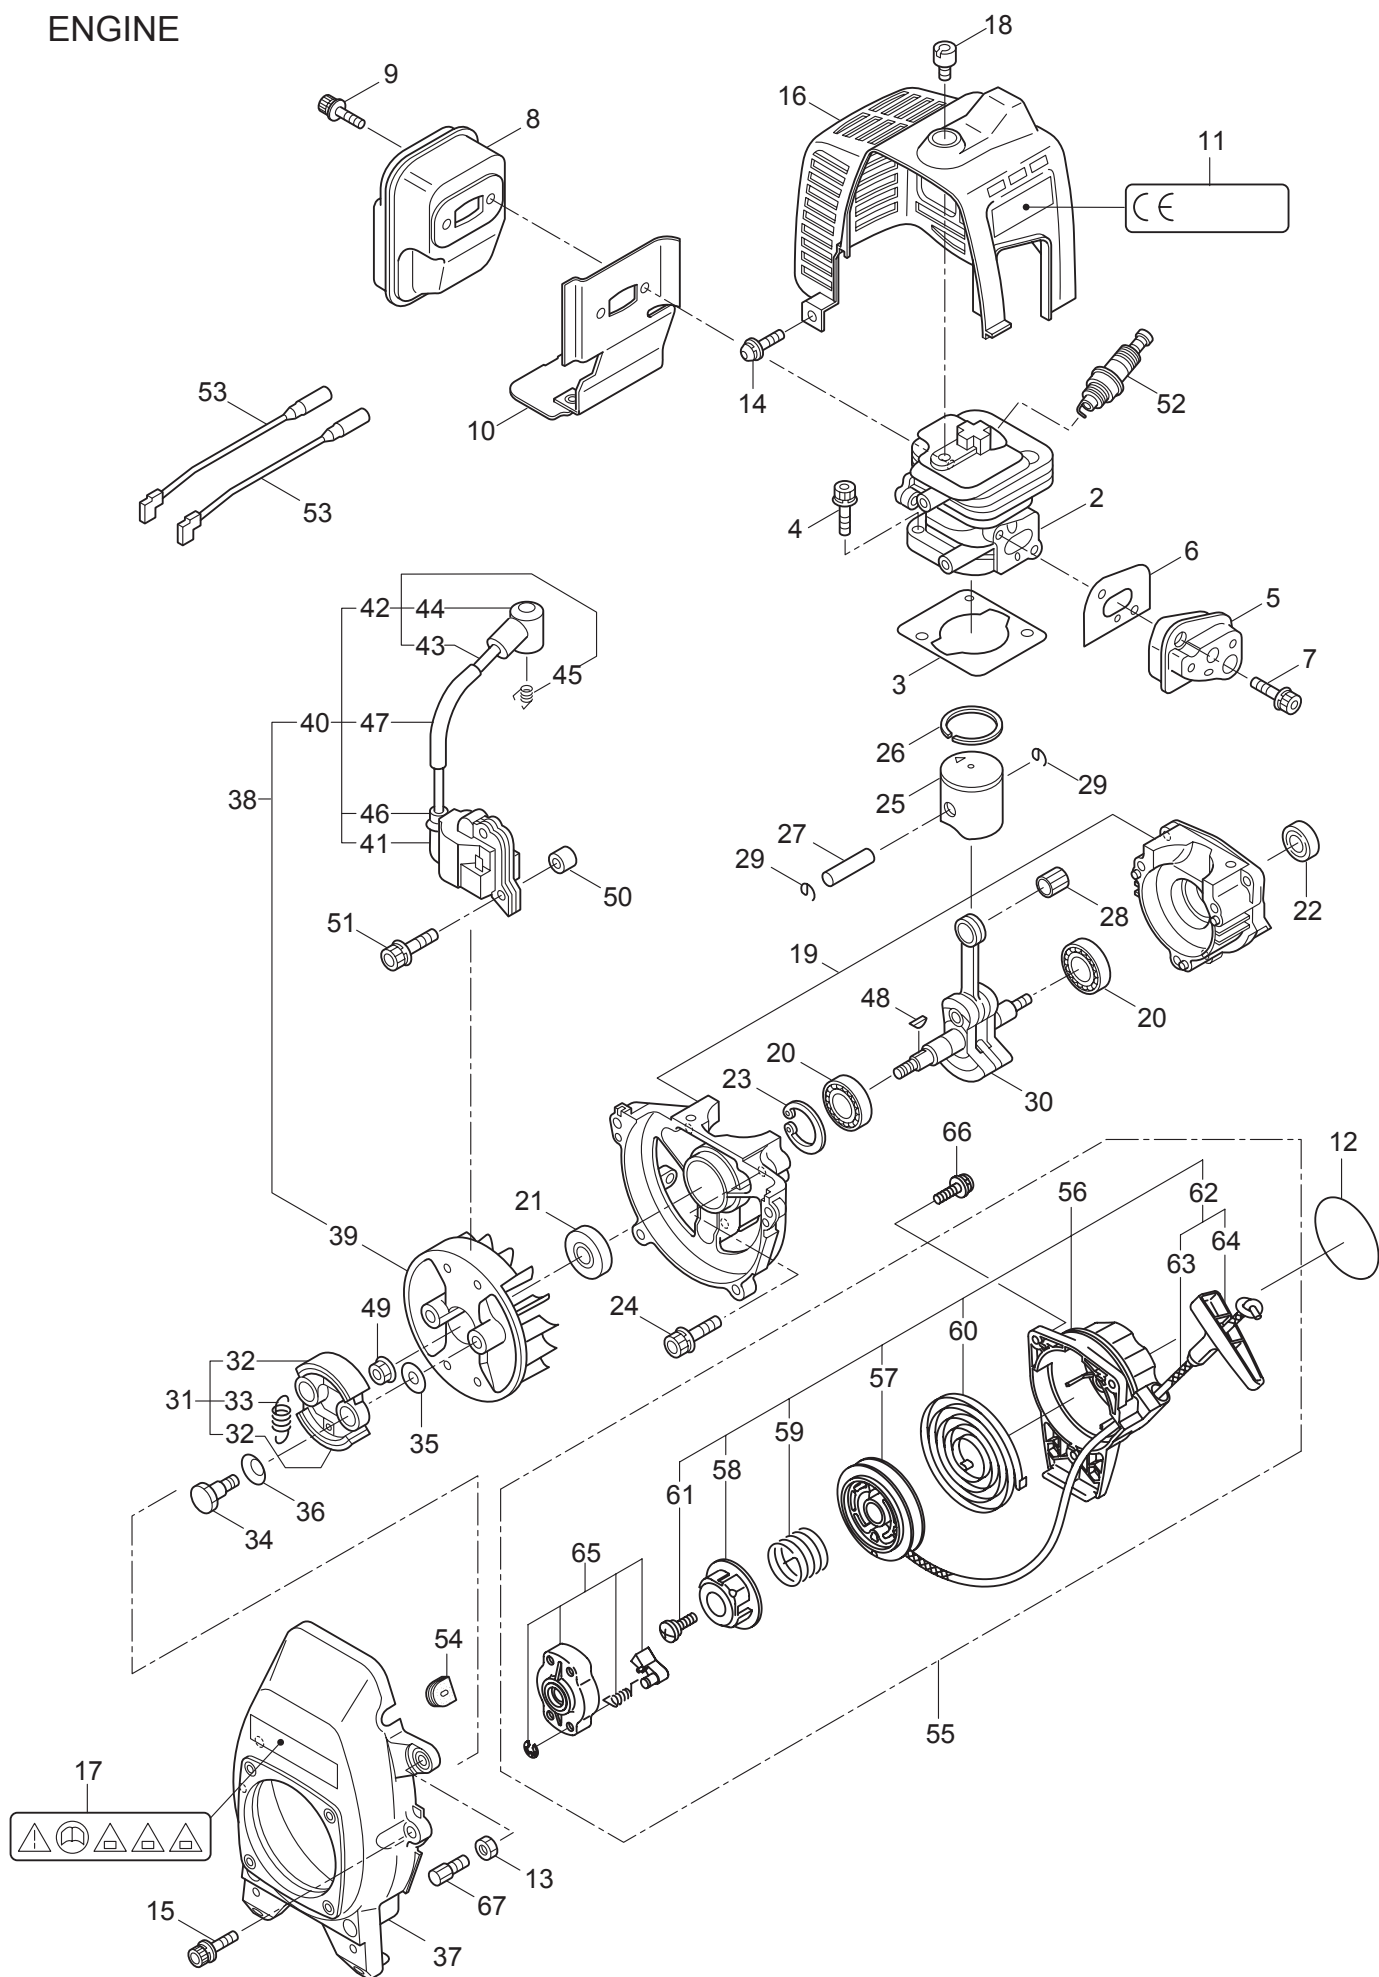

3. BCL2250C-RS2 ENGINE

Ref. No.	Part No.	Part Name	Q'ty	Remarks
3-46	261072	Cap	1	
3-47	269418	Insulator	1	
3-48	261076	Woodruff Key	1	3x10
3-49	261417	Nut,Rotor	1	M8
3-50	280381	Spacer	2	
3-51	261256	Cap Screw	2	M4x25
3-52	262483	Spark Plug	1	NGK BPMR6Y
3-53	267093	Wire,Lead	2	
3-54	261202	Grommet	1	
3-55	280925	Recoil Starter Ass'y	1	Incl.56-65
3-56	280922	Starter Ass'y	1	Incl.57-64
3-57	283411	Reel	1	
3-58	283412	Cam Plate	1	
3-59	280930	Spring	1	
3-60	280931	Spiral Spring	1	
3-61	267213	Screw	1	
3-62	280932	Starter Rope Ass'y	1	Incl.63,64
3-63	280933	Starter Rope	1	
3-64	267219	Starter Grip	1	
3-65	280934	Starter Pawl Ass'y	1	
3-66	265726	Cap Screw	3	M4x16
3-67	265409	Adapter	1