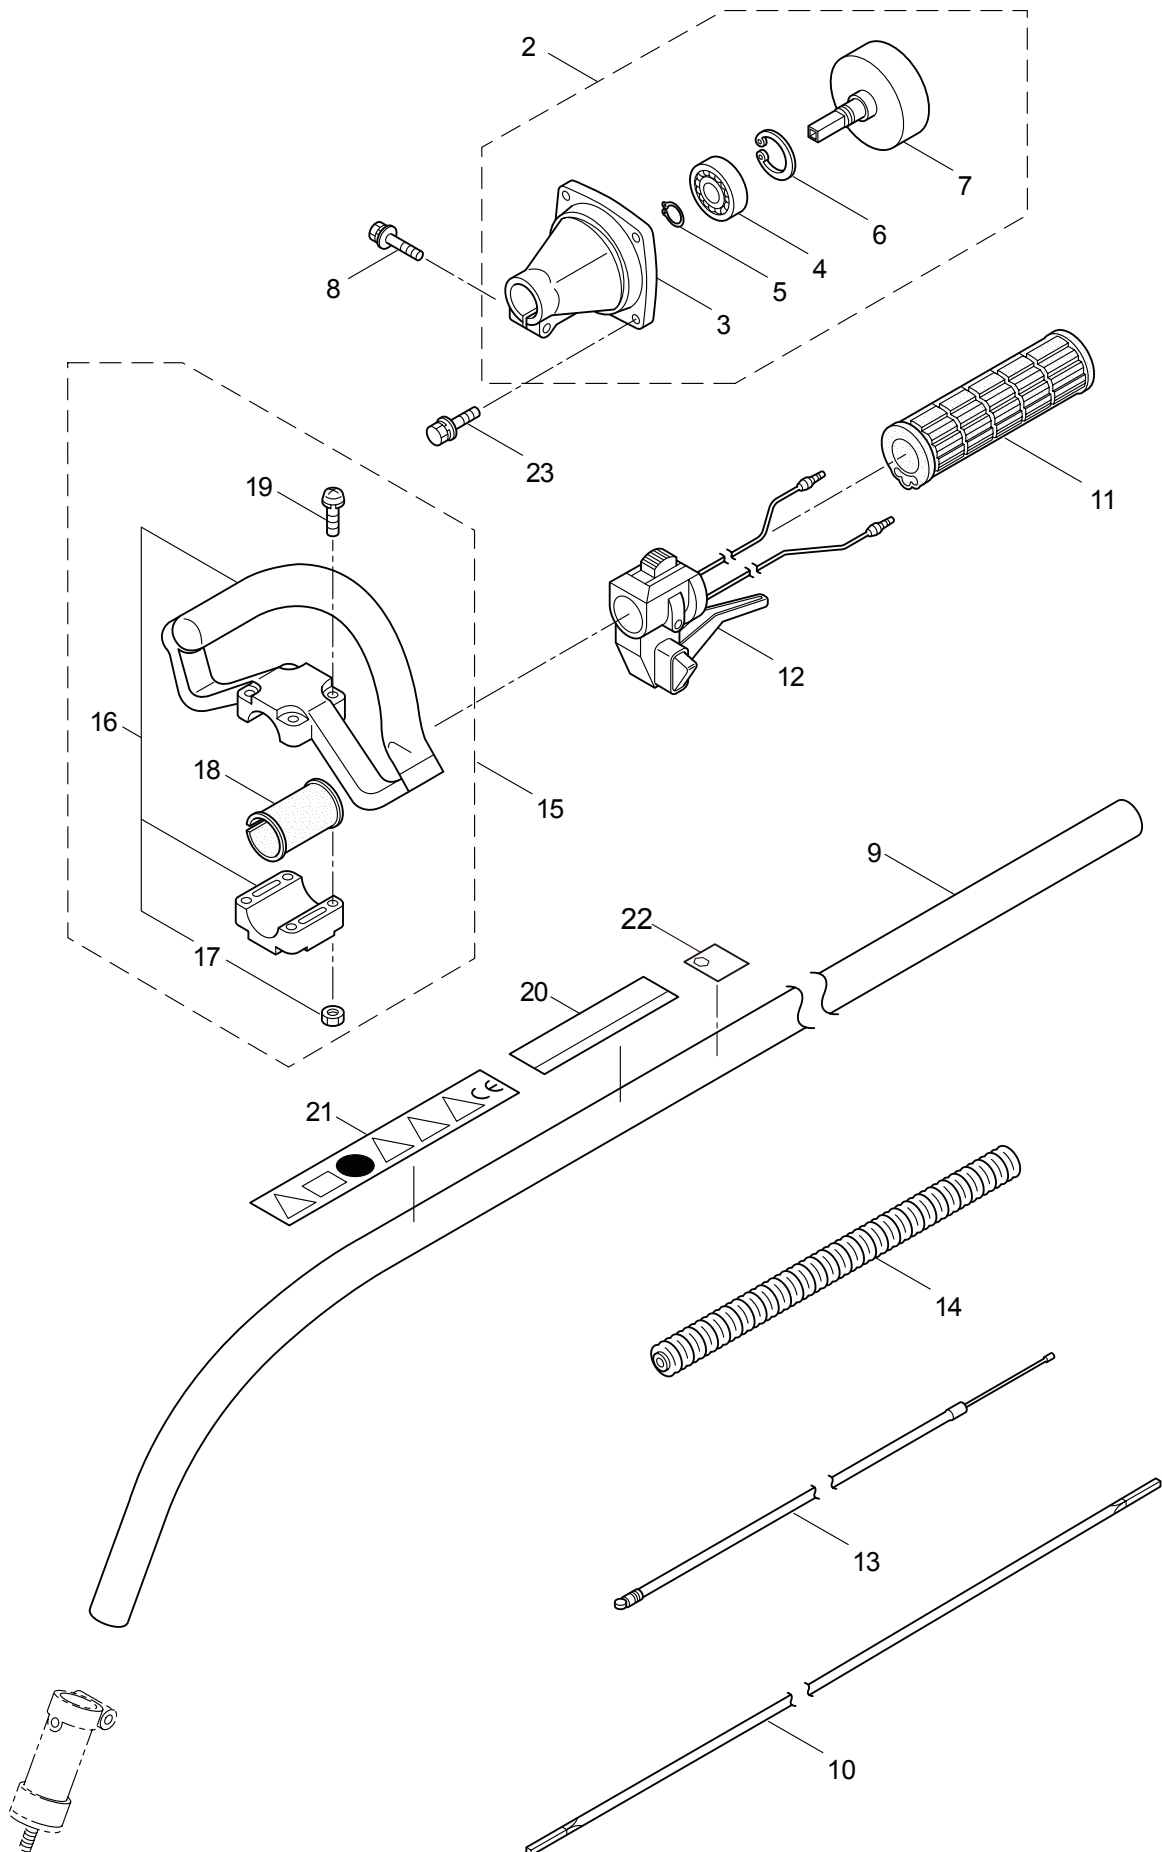

### CONTENTS

1. MAIN BODY .....	1 ~ 2
2. BEARING HEAD .....	3 ~ 4
3. ENGINE .....	5 ~ 8
4. CARBURETOR, FUEL TANK .....	9 ~ 10

2009. 01.

P/N 522733

1. BCL2250C-RS2  
MAIN BODY

Ref. No.	Part No.	Part Name	Q'ty	Remarks
1-1	363584	BCL2250C-RS2	1	
1-2	218868	Clutch Case Ass'y	1	Incl.3-7
1-3	218869	Clutch Case	1	
1-4	012649	Bearing	1	#6201ZZ
1-5	140273	Snap Ring	1	#12
1-6	016732	Snap Ring	1	#32
1-7	218492	Clutch Drum	1	
1-8	092550	Bolt	1	M5x25-7T
1-9	224120	Driveshaft Tube	1	
1-10	215985	Driveshaft	1	
1-11	215995	Shaft Grip	1	
1-12	222952	Throttle Trigger	1	
1-13	223051	Throttle Cable	1	300L
1-14	223052	Plastic Tube	1	#10x125L
1-15	222937	Loop Handle Ass'y	1	Incl.16-19
1-16	222938	Loop Handle	1	Incl.17
1-17	081028	Nut	4	M5
1-18	216004	Packing	1	
1-19	222142	Screw	4	M5x28
1-20	227061	Label	1	BCL2250C-RS2
1-21	220810	Label	1	
1-22	225382	Label	1	
1-23	817002	Bolt	4	M5x20

2. BCL2250C-RS2  
BEARING HEAD

Ref. No.	Part No.	Part Name	Q'ty	Remarks
2-1	215986	Bearing Head Ass'y	1	Incl.2-8
2-2	215987	Case,Bearing	1	
2-3	215988	Attaching Shaft	1	
2-4	215989	Bearing	2	#608DD
2-5	215990	Spacer	1	
2-6	215991	Washer	1	
2-7	015845	Spring Washer	1	M8
2-8	215992	Attaching Shaft Adapter	1	
2-9	092550	Bolt	1	M5x25-7T
2-10	089736	Bolt	1	M5x10
2-11	220246	Guard Ass'y	1	Incl.12-18
2-12	215999	Guard	1	
2-13	216000	String Cutter	1	
2-14	096043	Bolt	2	M5x16
2-15	012501	Spring Washer	2	M5
2-16	081027	Nut	2	M5
2-17	089559	Bolt	1	M6x40
2-18	081030	Nut	1	M6
2-19	210418	Box Spanner	1	13x19x(+)
2-20	022865	Double-ended Wrench	1	8x10
2-21	210181	Lever Handle	1	3.5x170L
2-22	230559	Instruction Manual	1	<ES>
2-23	230558	Instruction Manual	1	<PT>
2-24	229935	Semi-Auto Head (R)	1	
2-25	522733	Parts List	1	BCL2250C-RS2